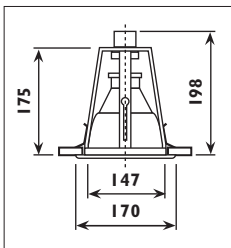

230V Downlights | General | Recessed

AC22

AC22

AC42

AC42

Steel body with anodised aluminium reflector								
Code	Class	IP	QC	Lamp		Cutout	Feature	Colour/s
				Base	Type			
				 E27		 (mm)	 Adjustable frame (height)	 White body Silver reflector
AC22	I	20	21	60w	Gen	Ø 132	•	•
AC42	I	20	21	100w	Gen	Ø 157		•