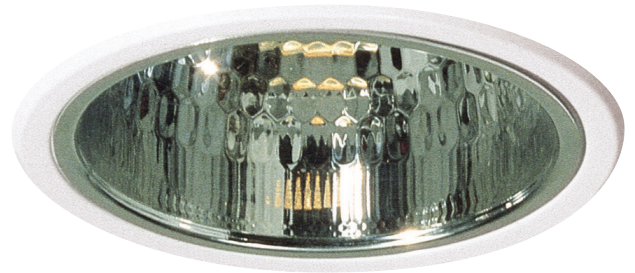

230V Downlights | General | Recessed

AC22

AC22

AC42

AC42

Steel body with anodised aluminium reflector								
Code	Class	IP	QC	Lamp		Cutout	Feature	Colour/s
				Base	Type			
				 E27		 (mm)	 Adjustable frame (height)	 White body Silver reflector
AC22	I	20	21	60w	Gen	Ø 132	•	•
AC42	I	20	21	100w	Gen	Ø 157		•