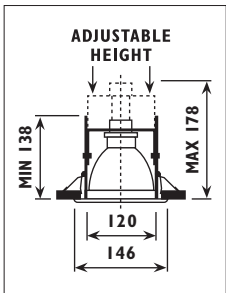

230V Downlights | General | Recessed

AC22

AC22

AC42

AC42

Steel body with anodised aluminium reflector								
Code	Class	IP	QC	Lamp		Cutout	Feature	Colour/s
				Base	Type			
				 E27		 (mm)	 Adjustable frame (height)	 White body Silver reflector
AC22	I	20	21	60w	Gen	Ø 132	•	•
AC42	I	20	21	100w	Gen	Ø 157		•