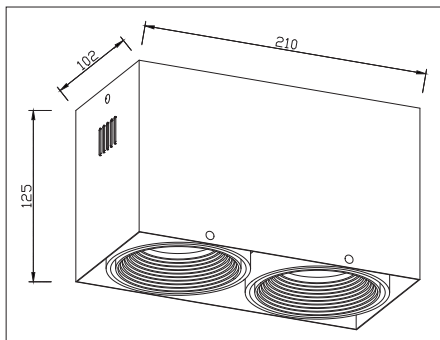

230V Downlights | Die-cast aluminium | Surface mount

CB27
Anti-glare

BK70

CB27

BK70

CB27 Die cast aluminium - anti glare adjustable										
BK70 Steel body										
Code	Class	IP	QC	Lamp/s	Cutout	Feature/s	Colour/s			
				230v GU10 PAR16	(mm)	Inner tilt				
CB27	I	20	22	50w	Ø76			•	•	•
BK70	I	20	21		170 x 315	30°	•			