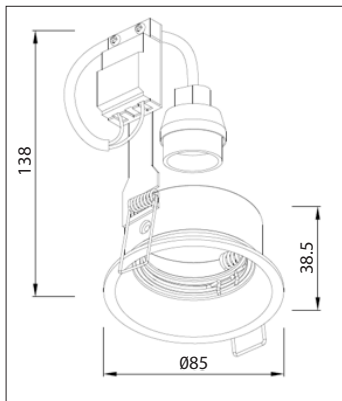

230V Downlights | Die-cast aluminium | Surface mount

CB27
Anti-glare

BK70

CB27

BK70

CB27 Die cast aluminium - anti glare adjustable										
BK70 Steel body										
Code	Class	IP	QC	Lamp/s	Cutout	Feature/s	Colour/s			
				230v GU10 PAR16	(mm)	Inner tilt				
CB27	I	20	22	50w	Ø76			•	•	•
BK70	I	20	21		170 x 315	30°	•			