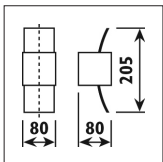

## 230V Wall lights | Decorative

JA27 / VIRSU

JA27

Aluminium body					
Code	Class	IP	QC	Lamp Base	Colour/s
				 G9	 Aluminium
JA27	I	20	22	1 x 40w	•