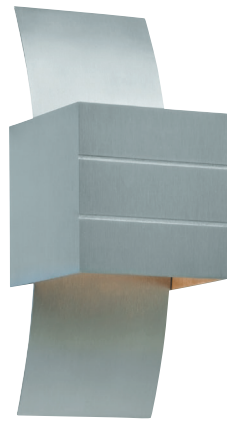

## 230V Wall lights | Decorative

JA27 / VIRSU

JA27

Aluminium body					
Code	Class	IP	QC	Lamp Base	Colour/s
				 G9	 Aluminium
JA27	I	20	22	1 x 40w	•